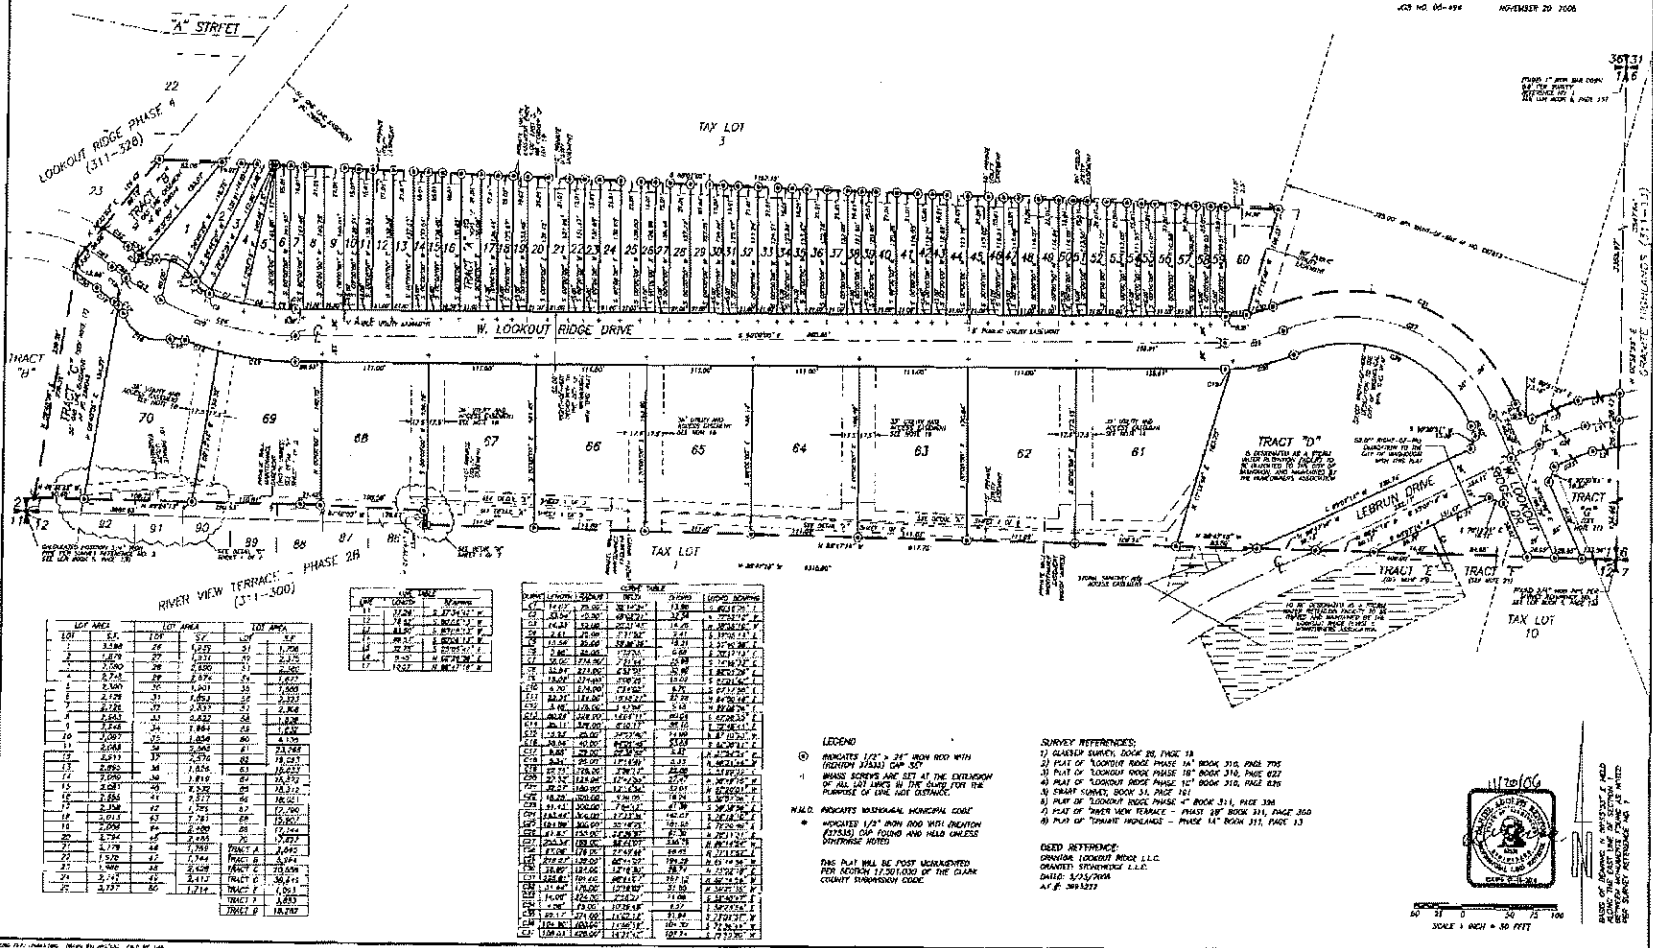

LOOKOUT RIDGE PHASE 5

A SUBDIVISION LOCATED IN A PORTION OF THE SW 1/4 OF THE SE 1/4 AND THE SE 1/4 OF THE SE 1/4 OF SECTION 1, T. 1 N., R. 3 E., W. M., CITY OF WASHOUGAL, CLARK COUNTY, WASHINGTON SHEET 2 OF 2

JOB NO. 05-194 NOVEMBER 20, 2008

RIVER VIEW TERRACE - PHASE 2B (371-300)

LOT AREA	LOT AREA	LOT AREA	LOT AREA
1.01	1.02	1.03	1.04
1.05	1.06	1.07	1.08
1.09	1.10	1.11	1.12
1.13	1.14	1.15	1.16
1.17	1.18	1.19	1.20
1.21	1.22	1.23	1.24
1.25	1.26	1.27	1.28
1.29	1.30	1.31	1.32
1.33	1.34	1.35	1.36
1.37	1.38	1.39	1.40
1.41	1.42	1.43	1.44
1.45	1.46	1.47	1.48
1.49	1.50	1.51	1.52
1.53	1.54	1.55	1.56
1.57	1.58	1.59	1.60
1.61	1.62	1.63	1.64
1.65	1.66	1.67	1.68
1.69	1.70	1.71	1.72
1.73	1.74	1.75	1.76
1.77	1.78	1.79	1.80
1.81	1.82	1.83	1.84
1.85	1.86	1.87	1.88
1.89	1.90	1.91	1.92
1.93	1.94	1.95	1.96
1.97	1.98	1.99	2.00